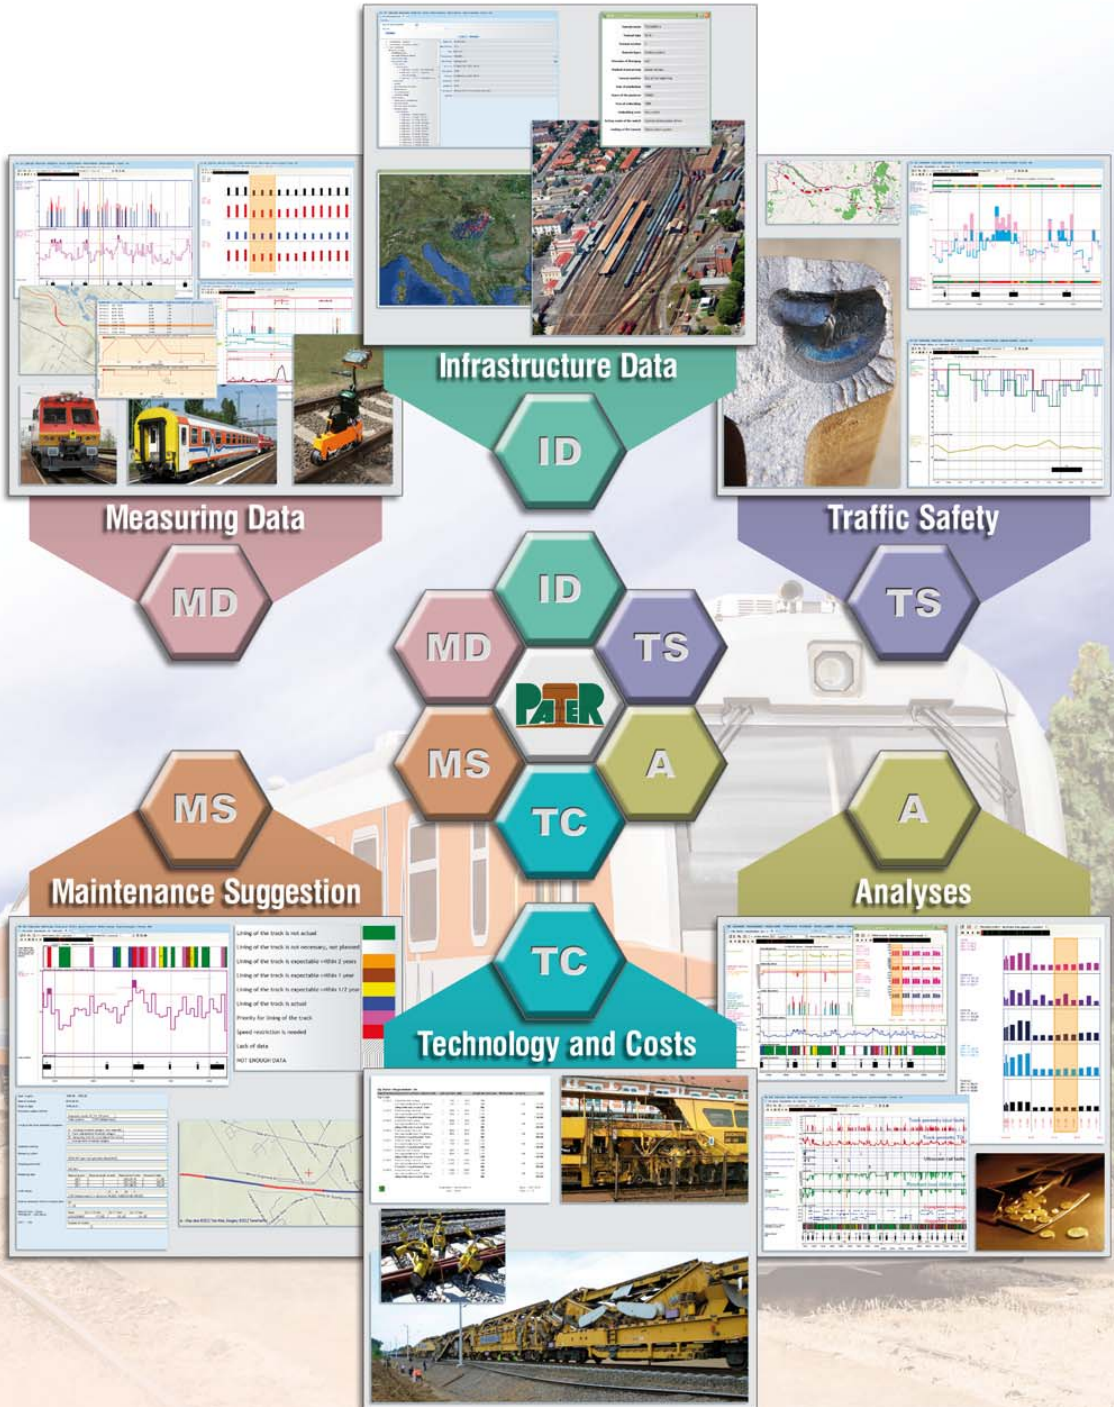

MÁV Central Rail and Track Inspection Ltd.

PATER Track Diagnostic Expert System

Axis
a 4IG csoport tagja

 **MÁV CRTI Ltd.**

Printer fair